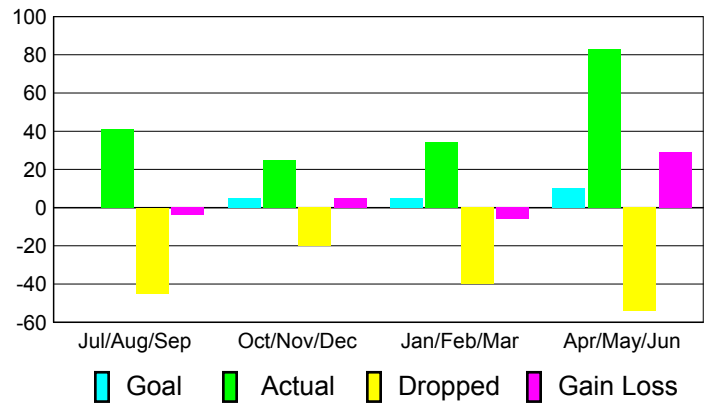

Membership Results 2010-2011

Goal, New, Dropped, Gain/Loss

Comparison of Membership Gain/Loss

Current Year Compared to the Previous Year