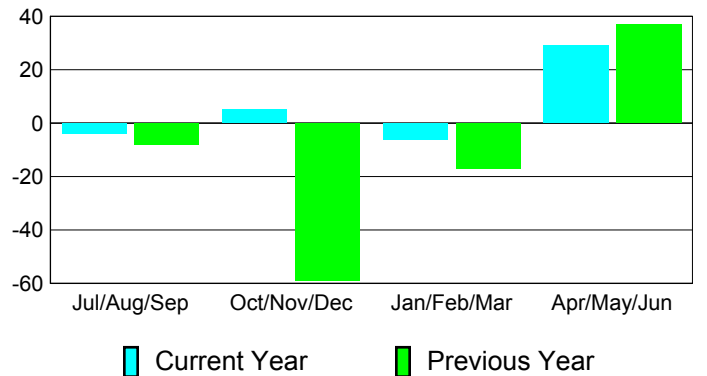

Membership Results
2010-2011

Membership
2009-2010

Month	Net Memb Goal	Actual New Memb	Actual Dropped Memb	Gain/Loss of Memb	Gain/Loss of Memb
Jul/Aug/Sep	0	41	-45	-4	-8
Oct/Nov/Dec	5	25	-20	5	-59
Jan/Feb/Mar	5	34	-40	-6	-17
Apr/May/June	10	83	-54	29	37
Totals	20	183	-159	24	-47

Membership Results 2010-2011

Goal, New, Dropped, Gain/Loss

Comparison of Membership Gain/Loss

Current Year Compared to the Previous Year

Gender Comparison 2010-2011

Jul/Aug/Sep

Oct/Nov/Dec

Jan/Feb/Mar

Apr/May/June

Male

Female