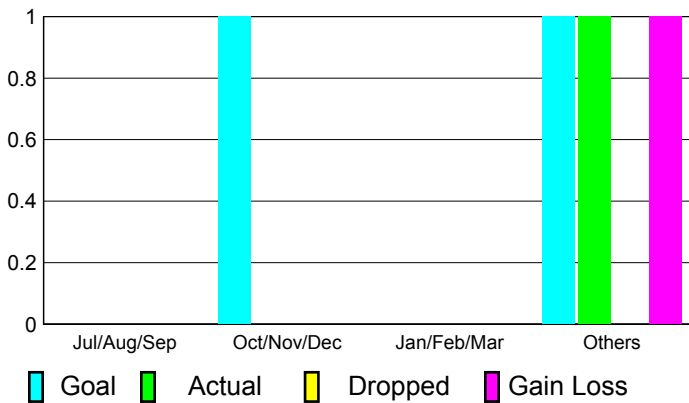

2010-2011 GMT Reports for District (or Undistricted) District 201V14

GMT: JOHN ROWLAND MC ATEE

Location: AUSTRALIA

GMT CA: 7

CLUBS

Club Results
2010-2011

Clubs
2009-2010

Month	New Club Goal	Actual New Clubs	Actual Dropped Clubs	Gain/Loss of Clubs	Gain/Loss of Clubs
Jul/Aug/Sep	0	0	0	0	0
Oct/Nov/Dec	1	0	0	0	0
Jan/Feb/Mar	0	0	0	0	0
Apr/May/June	1	1	0	1	1
Totals	2	1	0	1	1

Club Results 2010-2011

Goal, New, Dropped, Gain/Loss

Comparison of Club Gain/Loss

Current Year Compared to the Previous Year

YTD Status Quo Clubs 2010-2011

Status Quo Clubs Compared to Status Quo Members

MEMBERSHIP